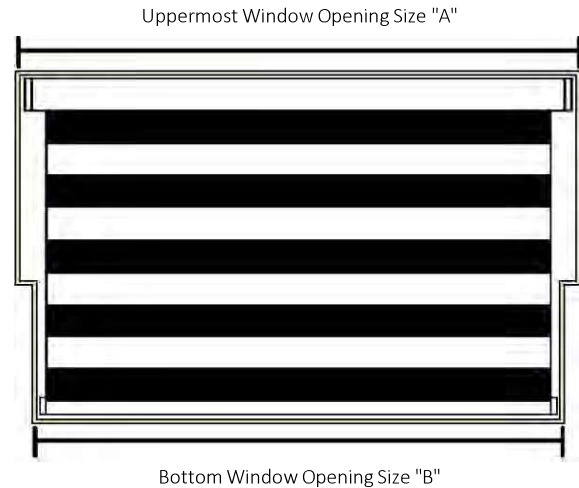

Tile Cut

Upon request, the bottom bar assembly and fabric can be cut down to a specified size, different from the width of the cassette assembly.

Measuring and ordering "Tile Cut".

Step1

Measure the uppermost position "A" of the window opening to determine the window opening size.

Step 2

Measure the inside width of the window opening at the lowermost position "B" to determine the bottom window opening size

Step2

Please specify the determined width of the lowermost position under "tile cut" column.

Measuring Corner Windows

There are a few different approaches to measuring for corner windows. Please consider the formed light gap in relation to viewing angle from both inside and outside and how this might affect privacy.

Options 1 & 2

Step1

Measure the inside width of both window openings at the uppermost position to determine the widths of the cassette.

Step2

Decide which of the two shades will be full or butt shade.

Step3

Deduct 3 3/8" from the determined width of the butt shade.