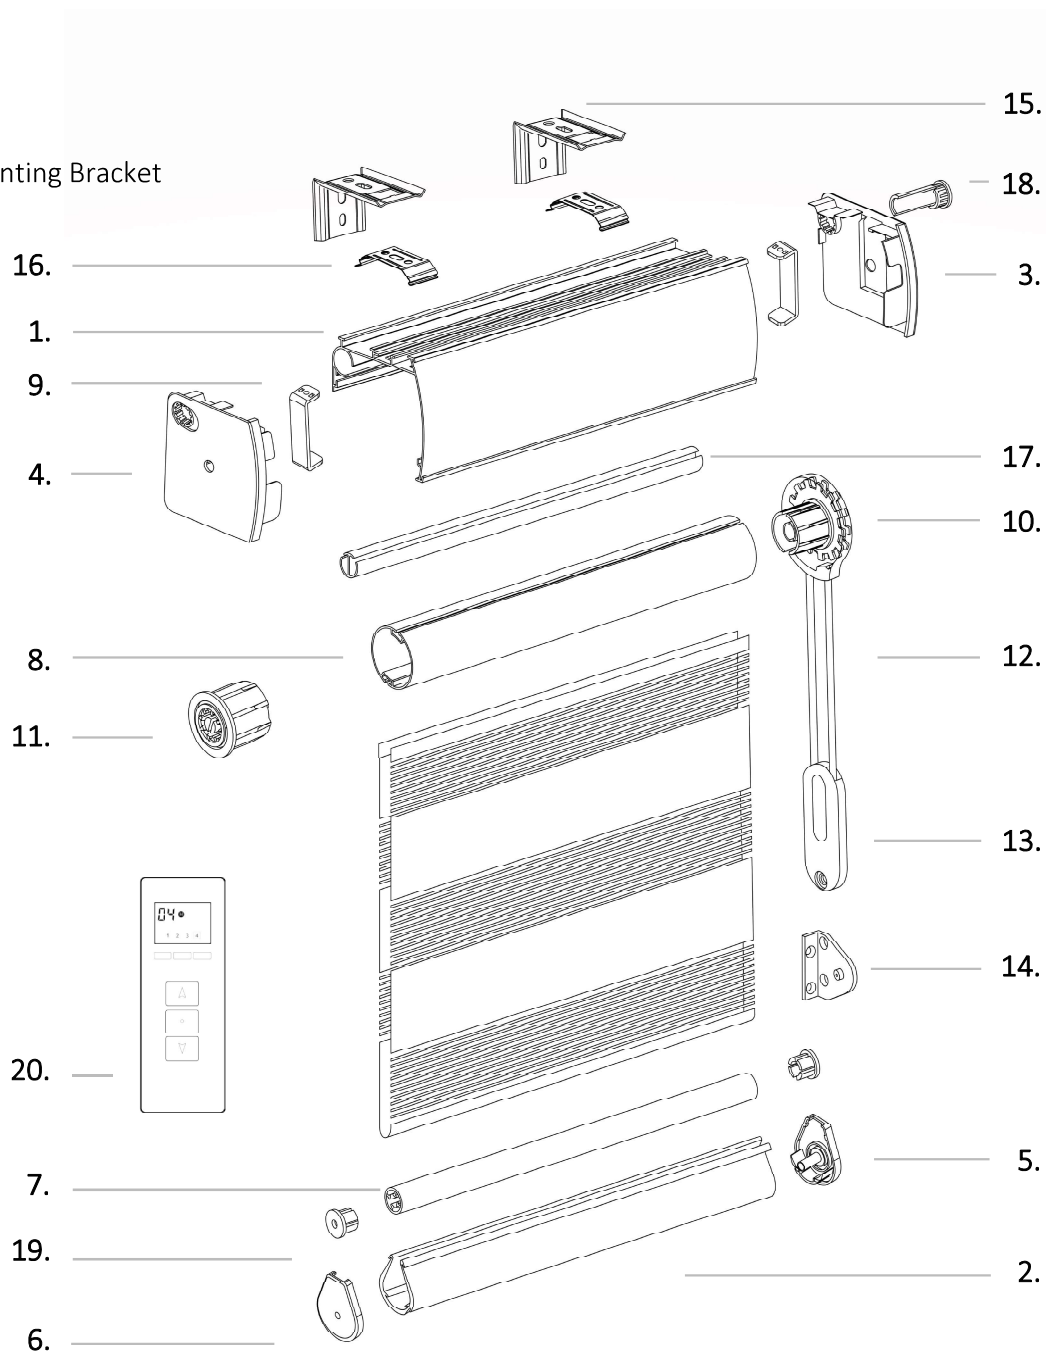

Continuous Cord/Clutch  
Operation

Motorized Operation

- Cassette & Bottom Rail with Matching Fabric Insert.
- Clutch/continuous cord operated shades are equipped with cord tension devices to prevent loops or loose cords from forming.
- Motorized operation utilizes industry leading motors that are known for their quiet operation and ease of use.

## Combi Shade® System

1. Cassette
2. Bottom rail
3. Cassette End Cap (Right)
4. Cassette End Cap (Left)
5. Bottom Rail End Cap (Right)
6. Bottom Rail End Cap (Left)
7. Bottom Rod
8. Tube (38mm)
9. Inner Bracket (L)
10. Clutch (38mm)
11. Idle End Plug
12. Continuous Cord
13. Cord Tension Device
14. Cord Tension Device Mounting Bracket
15. Mounting Bracket
16. Clip
17. Level Controller
18. Level Controller Cap
19. Bottom Rod End Cap
20. Remote