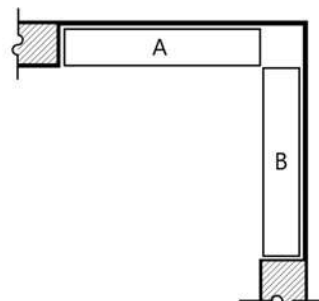

Option 3

Important!

This option will greatly increase the amount of light gap formed along the corner.